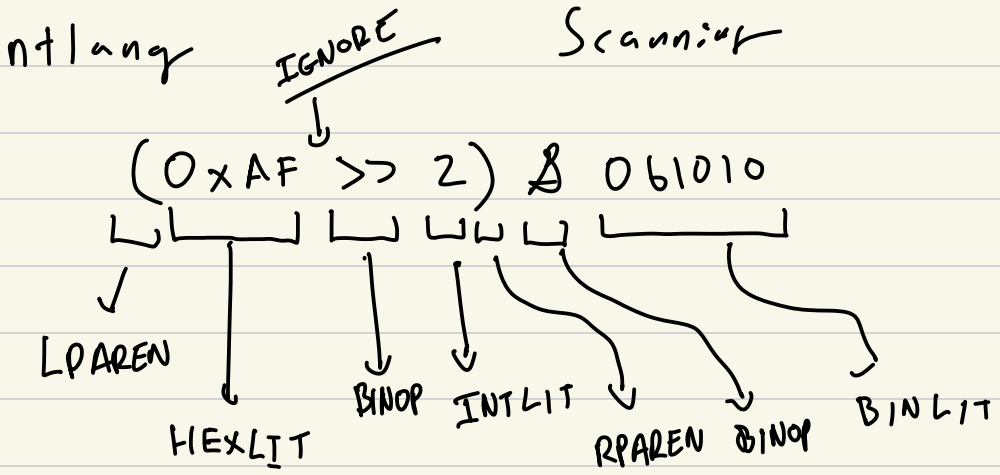

CS 631-01 Scanning gdb

Gen AI Cafe

Lab 01

LPAREN '('	HEXLIT 0xAF	...
---------------	----------------	-----

Parsing

Tree Construction

Tree Interpretation

Tree construction

Parsing

1 + 2

⇒

INTLIT BINOP INTLIT

syntax tree
abstract syntax trees

Tree interpretation

Code generation

Tree to Machine
code